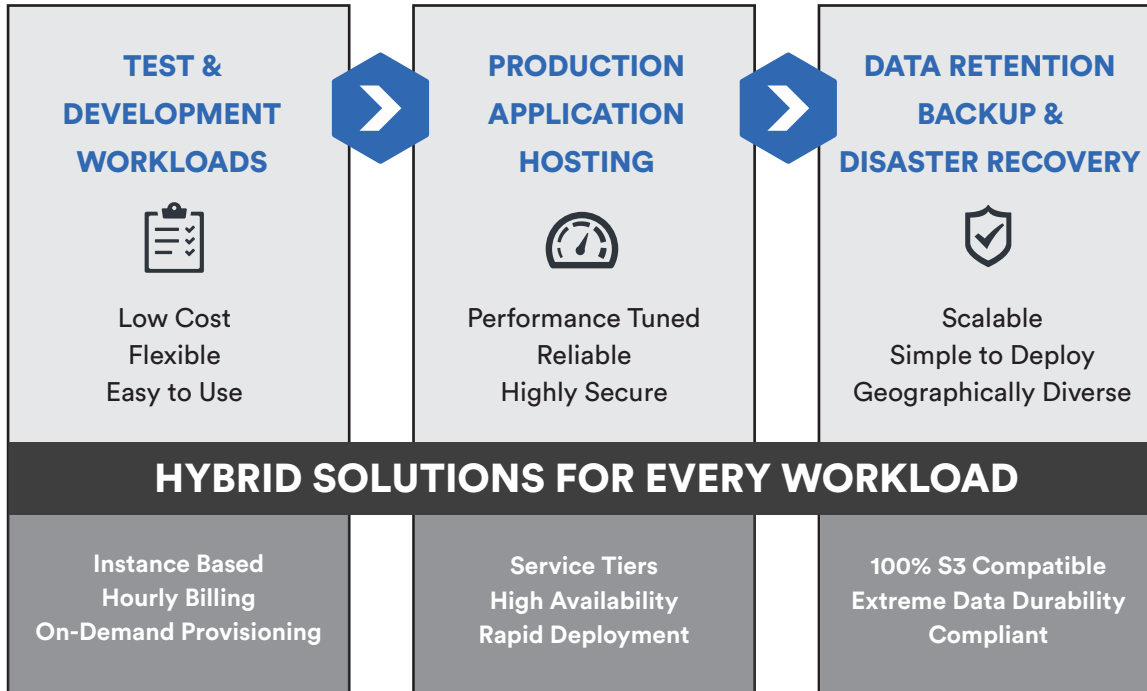

“ LEVERAGE ONE TRUSTED PARTNER FOR IMPROVED IT VISIBILITY, GREATER BUYING POWER, AND BETTER CONTROL. ”

WHY SCALEMATRIX

SECURITY & COMPLIANCE

Armed security, biometric cabinet access logging, and support for HIPAA & PCI DSS regulated clients.

WHITE-GLOVE SUPPORT

U.S.-based client representatives provide enhanced remote hands and managed service support.

FUTURE PROOFING

Exclusive Dynamic Density Control™ platform ensures support for any equipment density requirement – up to 78kW per cabinet!

DIRECT CONNECT OPTIONS

Low cost intra-datacenter connectivity plus direct-connect options for AWS, Google, Azure.

TRUST

Trusted by hundreds of enterprise clients and partners, including Dell who chose ScaleMatrix as their 2014 Cloud Partner of the Year.

GREEN EFFICIENCY

Operating within the top 1% of data centers globally from an efficiency standpoint helps drive down cost for our clients.

ENTERPRISE SOLUTIONS ON YOUR TERMS

ON-PREMISE
MANAGED SERVICES

DATA CENTER
COLOCATION

CLOUD
HOSTING