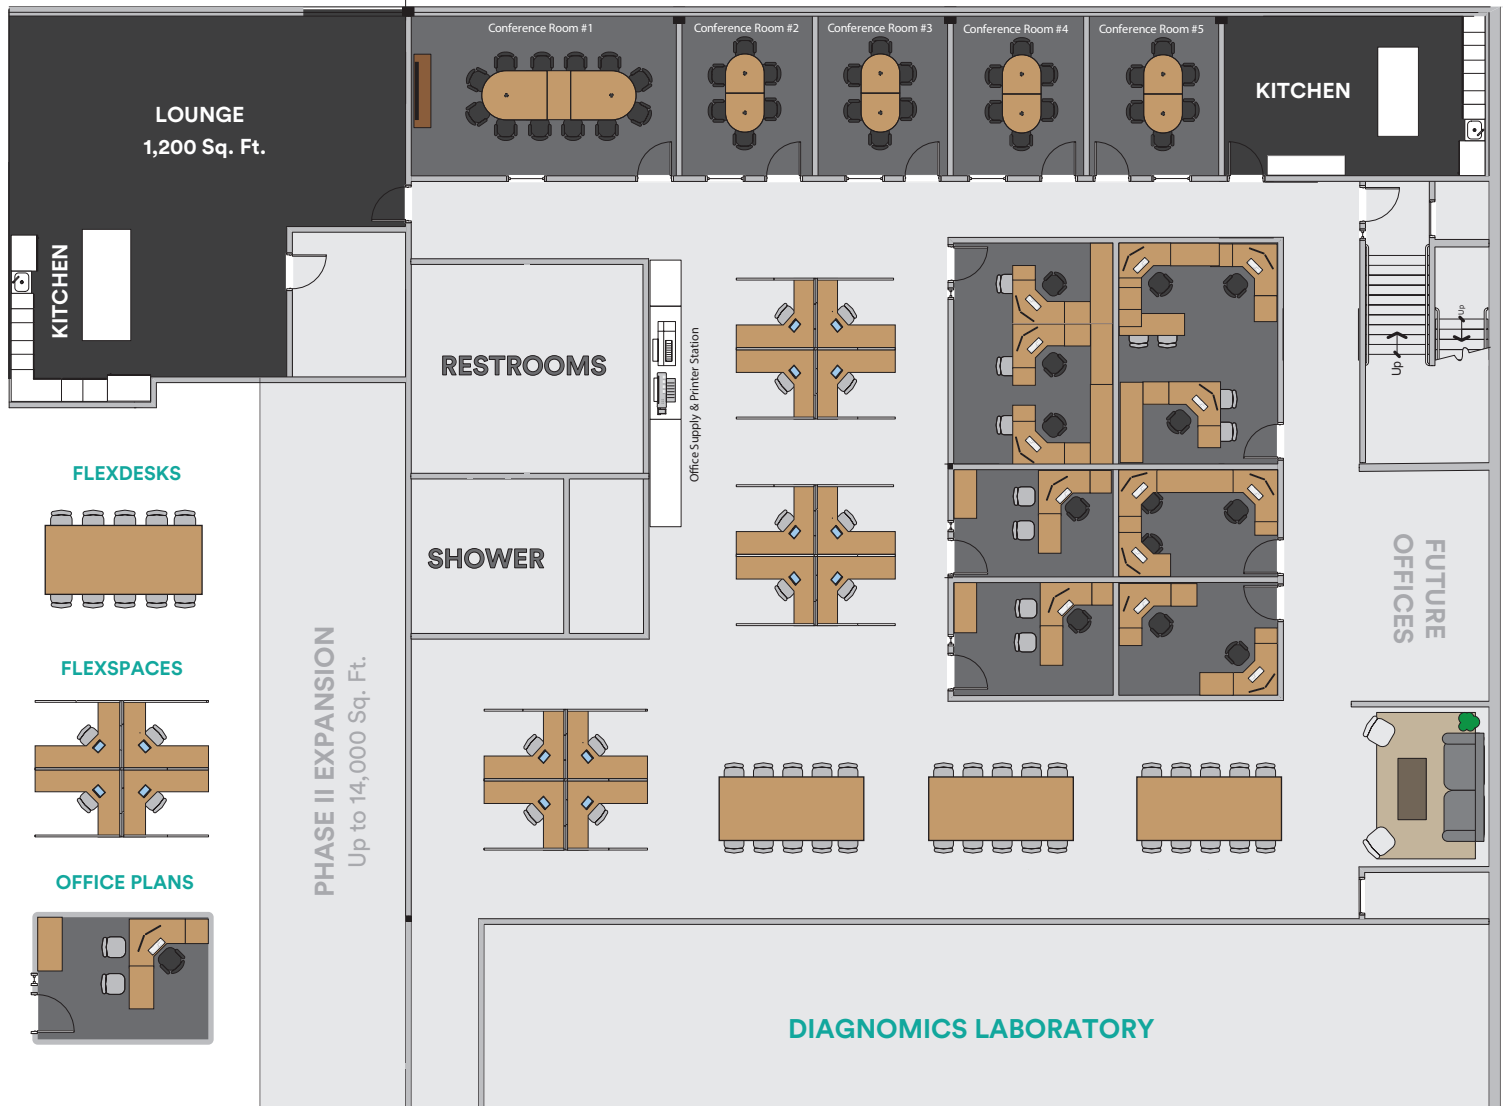

ON-SITE FREE PARKING

RESERVE YOUR SPACE NOW

(858)633-4300

LaunchCenter@scalematrix.com

scalematrix.com/launchcenter

5795 Kearny Villa Rd., San Diego, CA 92123