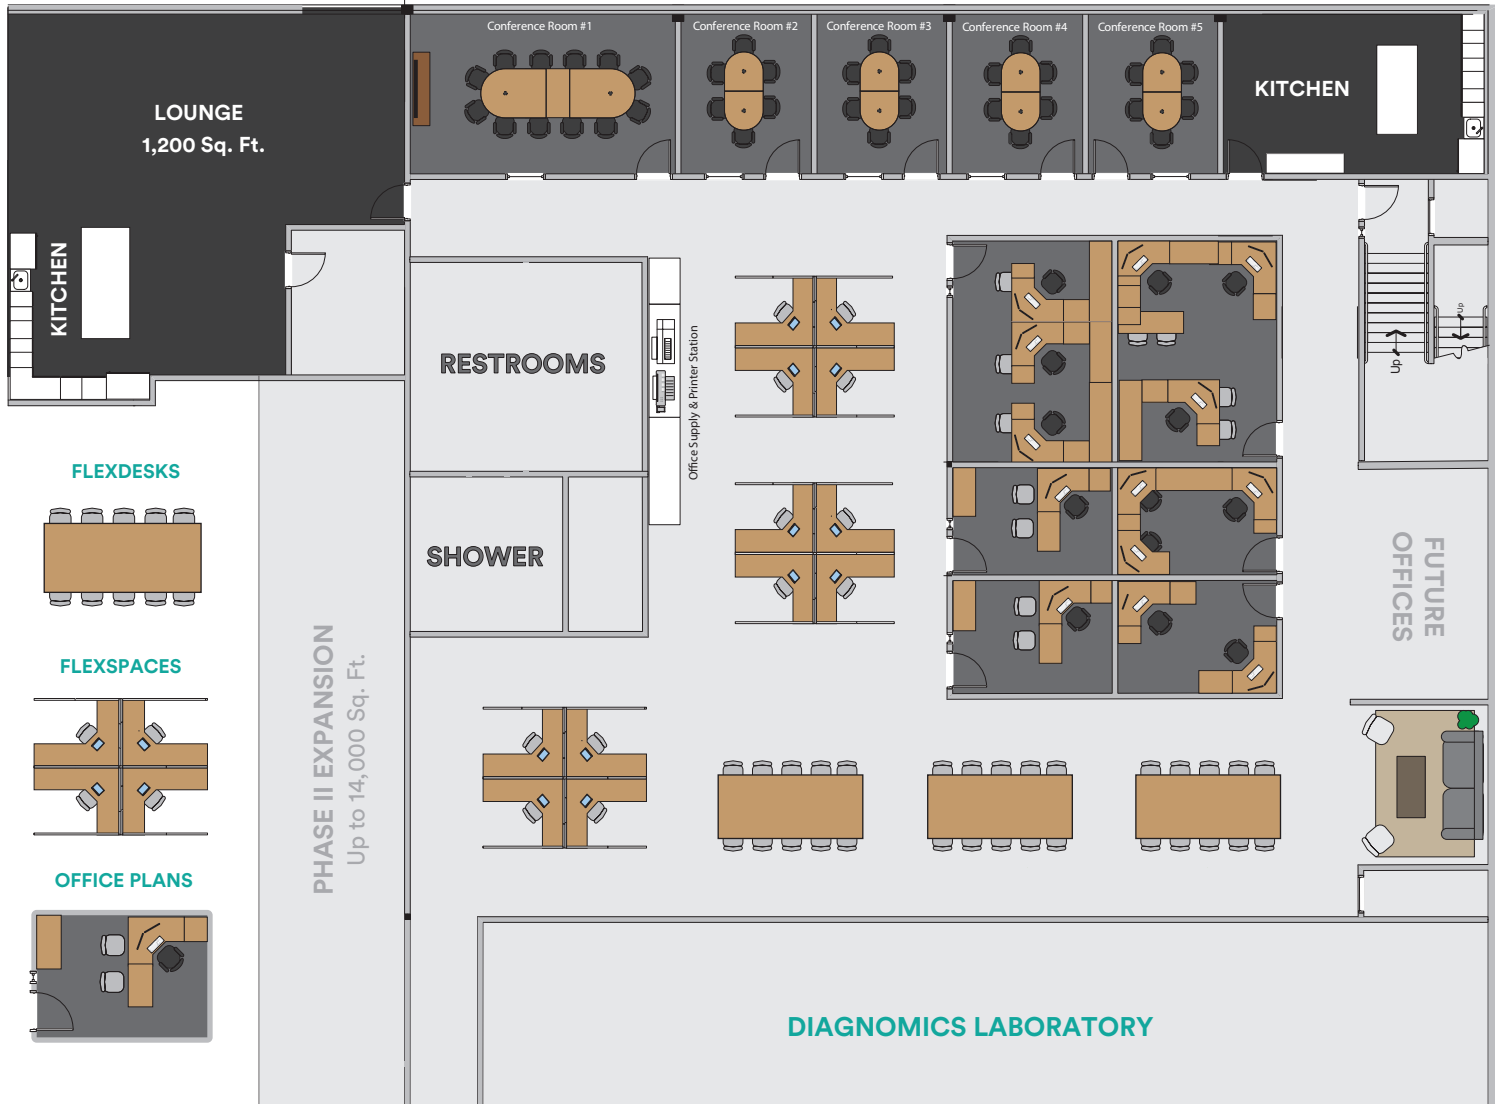

LaunchCenter@scalematrix.com

scalematrix.com/launchcenter

5795 Kearny Villa Rd., San Diego, CA 92123

All Launch Center Members Receive  
**Free One-Year Membership**

**ON-SITE FREE PARKING**

**RESERVE YOUR SPACE NOW**