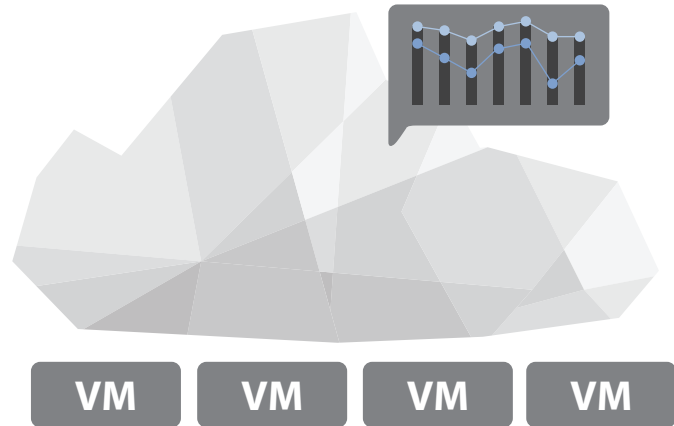

## SCALE FLEX

### INSTANCE-BASED CLOUD, ON DEMAND

ScaleFlex is an **instance-based**, hourly billed, cloud computing service which provides users the ability to spin up a variety of pre-established and variable capacity cloud instances on demand.

The ScaleFlex cloud platform is ideally suited to support test and development projects, on-demand compute needs, or budget-conscious hosting requirements.

Support new initiatives and application development, or enable rapidly-changing IT projects with on-demand and usage-billed ScaleFlex cloud hosting services. Choose from a variety of virtual machine and **OS blueprints**, or select a **flexprint profile** which allows for customization of compute and RAM resources as needed. Once deployed, VMs boot quickly and are presented with attached storage resources. ScaleFlex deployments include 1500GB of bandwidth and make an ideal and cost effective hosting platform for any business.